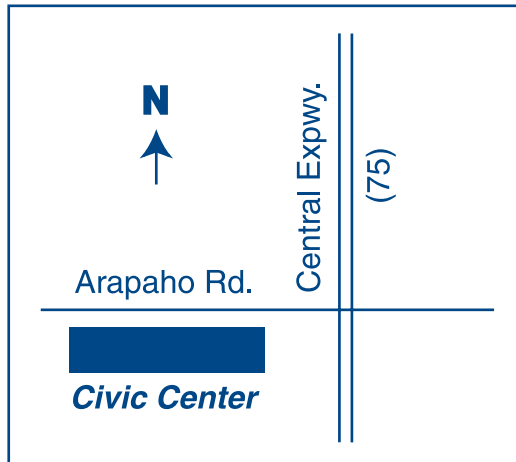

Mail to:

Richardson East Rotary Foundation
P.O. Box 831765
Richardson, TX 75083

RICHARDSON CIVIC CENTER

411 W. Arapaho Rd.
Mapsco 7X

Richardson East Rotary Foundation

14th ANNUAL

CASINO NIGHT

*Have fun and help
our community, too!*